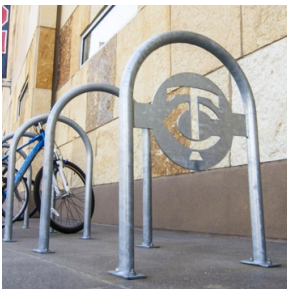

Brand | Logo Bike Racks

Hoop | TC